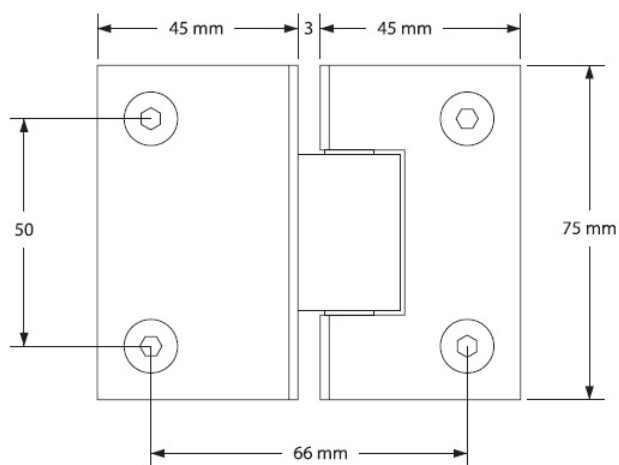

PRODUCT SHEET

Description:

Shower Hinge "Jun" 180DG, CPL, Glass/Glass, 6-8mm Glass Thickness, No Angle Adjustment
Function But 25 DG, Return Function, Brass Material, Straight Edges

Item number:

15.24.210-0

Units	Box	Carton	HS Code	Barcode
Pcs.	1	20	8302100090	
				5704866061353

SISO A/S

Mileparken 11
DK-2740 Skovlunde
Denmark
VAT: DK 24786013

Phone +45 45 830 900

www.siso.dk
siso@siso.dk

Danske Bank
Nytrov Branch
Copenhagen
SWIFT: DABADKKK

Account no.
4180 3112 112936
IBAN Account
DK7230003112112936